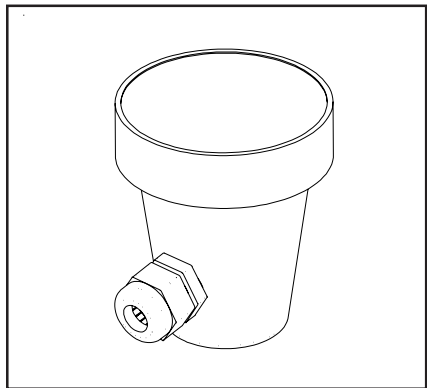

MINI ROUND ILLUMINATED PAVER

Project:

Type:

Catalog Number: **PVR85-FT**

System Component: **Fixture**

SPECIFICATIONS:

Lens	3/4" (19mm) frosted float glass
Body	Vacuum molded high-impact polystyrene
Trim	Stainless steel edge trim
Fitting	Injection molded acrylic compression fitting
Electrical	Non-electrical light fitting
Installation	May be used for interior or exterior applications. Suitable for wet location installation.