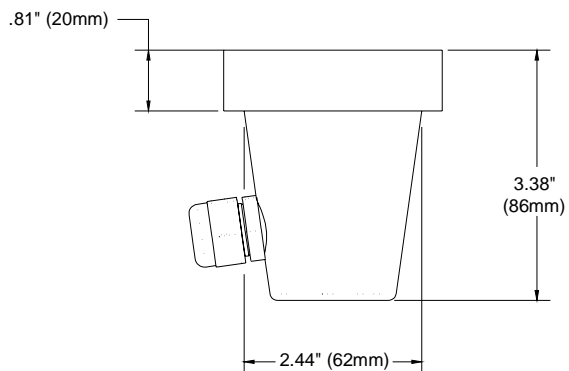

MINI ROUND ILLUMINATED PAVER

Project:

Type:

Catalog Number: **PVR85-FT**

System Component: **Fixture**

SPECIFICATIONS:

Lens	3/4" (19mm) frosted float glass
Body	Vacuum molded high-impact polystyrene
Trim	Stainless steel edge trim
Fitting	Injection molded acrylic compression fitting
Electrical	Non-electrical light fitting
Installation	May be used for interior or exterior applications. Suitable for wet location installation.