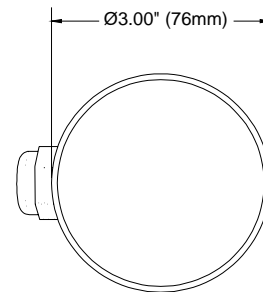

MINI ROUND ILLUMINATED PAVER

Project:

Type:

Catalog Number: **PVR85-FT**

System Component: **Fixture**

SPECIFICATIONS:

Lens	3/4" (19mm) frosted float glass
Body	Vacuum molded high-impact polystyrene
Trim	Stainless steel edge trim
Fitting	Injection molded acrylic compression fitting
Electrical	Non-electrical light fitting
Installation	May be used for interior or exterior applications. Suitable for wet location installation.