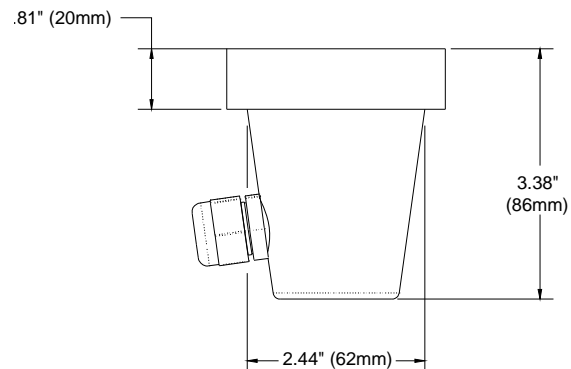

MINI ROUND ILLUMINATED PAVER

DISCONTINUED - LIMITED AVAILABILITY

Project:

Type:

Catalog Number: **PVR85-FT**

System Component: **Fixture**

SPECIFICATIONS:

Lens	3/4" (19mm) frosted float glass
Body	Vacuum molded high-impact polystyrene
Trim	Stainless steel edge trim
Fitting	Injection molded acrylic compression fitting
Electrical	Non-electrical light fitting
Installation	May be used for interior or exterior applications. Suitable for wet location installation.