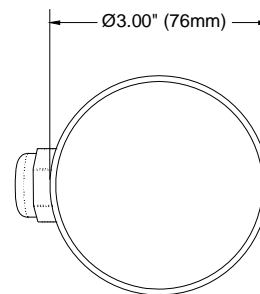

MINI ROUND ILLUMINATED PAVER

DISCONTINUED - LIMITED AVAILABILITY

Project:

Type:

Catalog Number: **PVR85-FT**

System Component: **Fixture**

SPECIFICATIONS:

Lens	3/4" (19mm) frosted float glass
Body	Vacuum molded high-impact polystyrene
Trim	Stainless steel edge trim
Fitting	Injection molded acrylic compression fitting
Electrical	Non-electrical light fitting
Installation	May be used for interior or exterior applications. Suitable for wet location installation.