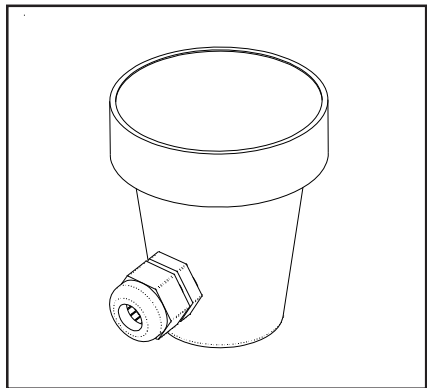

MINI ROUND ILLUMINATED PAVER

DISCONTINUED - LIMITED AVAILABILITY

Project:

Type:

Catalog Number: **PVR85-FT**

System Component: **Fixture**

SPECIFICATIONS:

Lens	3/4" (19mm) frosted float glass
Body	Vacuum molded high-impact polystyrene
Trim	Stainless steel edge trim
Fitting	Injection molded acrylic compression fitting
Electrical	Non-electrical light fitting
Installation	May be used for interior or exterior applications. Suitable for wet location installation.